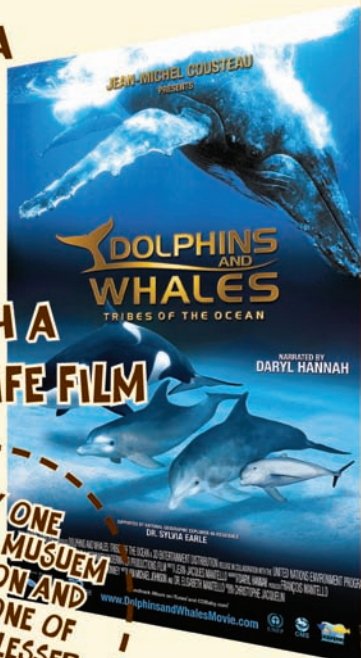

THE WILDLIFE EXPERIENCE

HIKE THROUGH
THE AFRICAN SAVANNA

WATCH A
WILDLIFE FILM

ALL WHILE SUPPORTING
YOUR LOCAL MUSEUM!

BUY **ONE**
GENERAL **MUSEUM**
ADMISSION **AND**
RECEIVE ONE OF
EQUAL OR LESSER
VALUE FOR **FREE!**
LIMIT ONE. EXP. 09.30.10